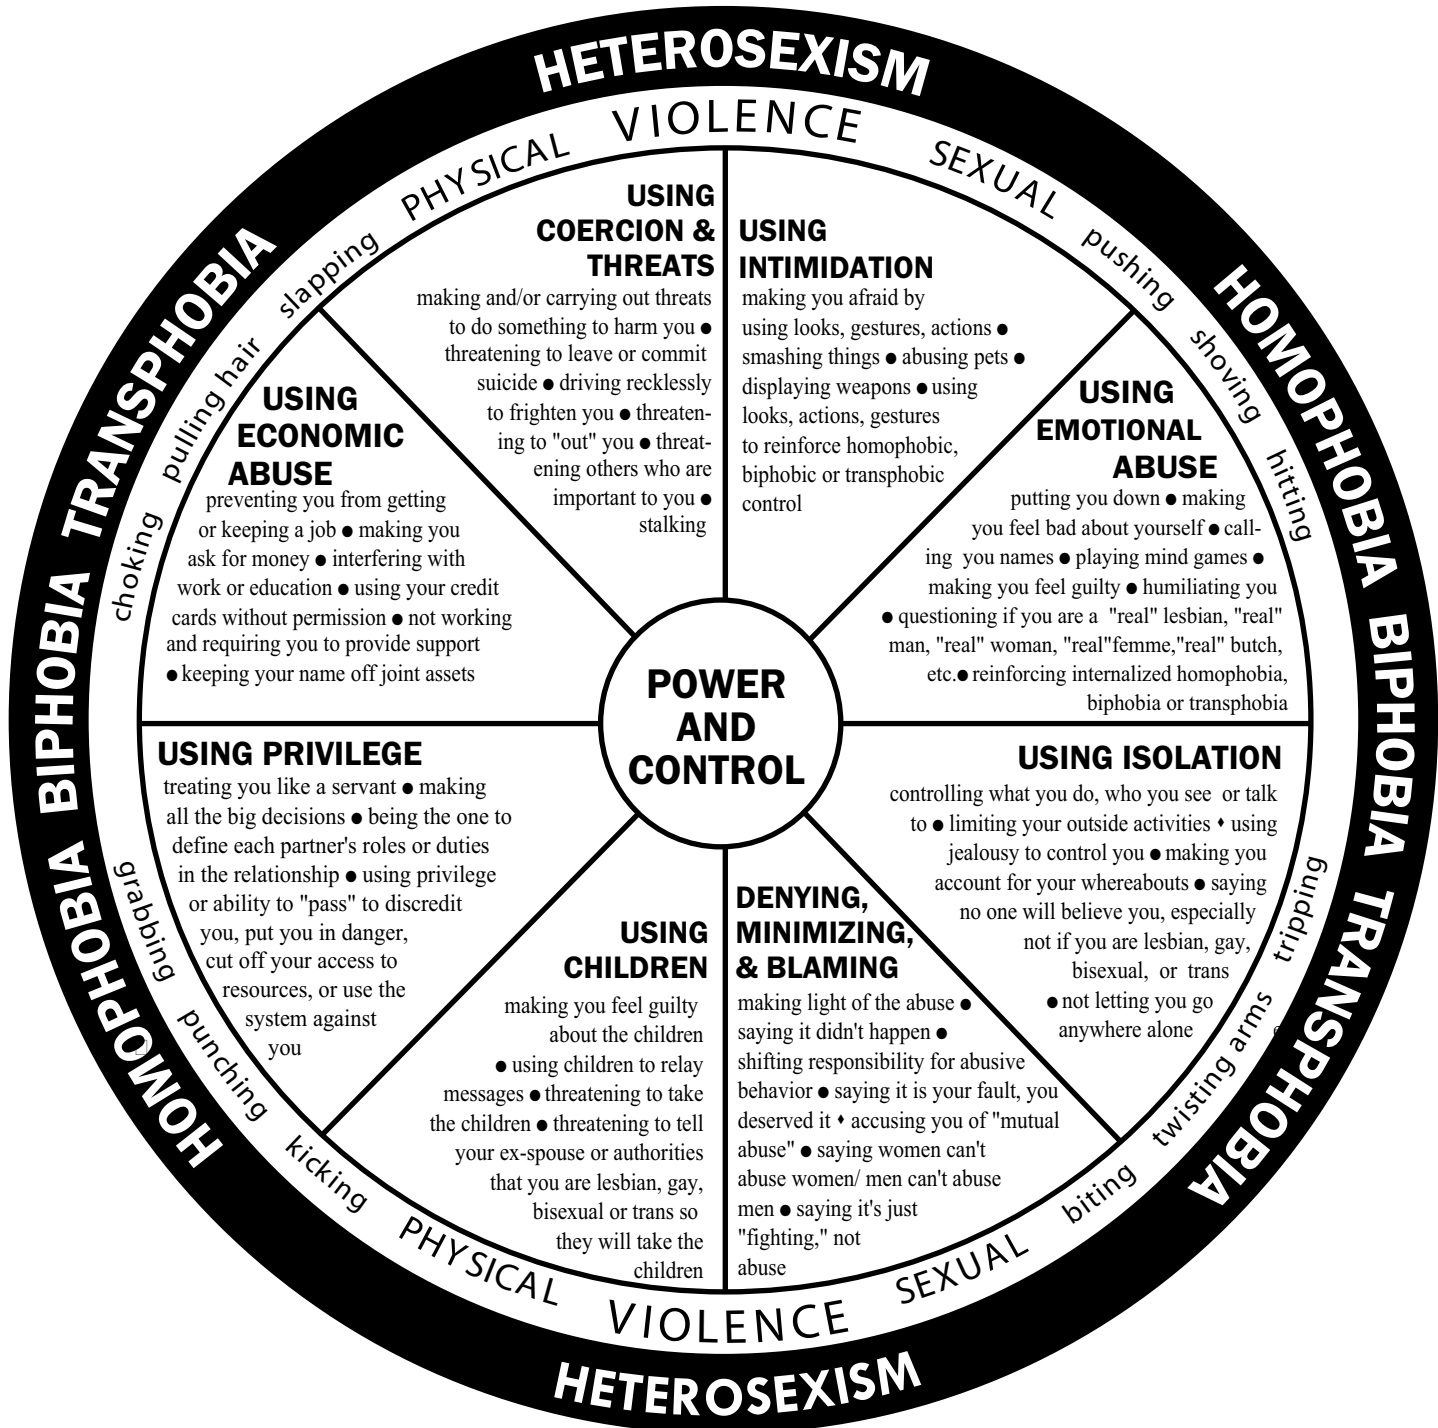

Gay, Lesbian, Bisexual and Trans Power and Control Wheel

Developed by Roe & Jagodinsky

Adapted from the Power & Control and Equity Wheels developed by the Domestic Abuse Intervention Project • 206 West Fourth Street • Duluth, Minnesota 55806 • 218/722-4134