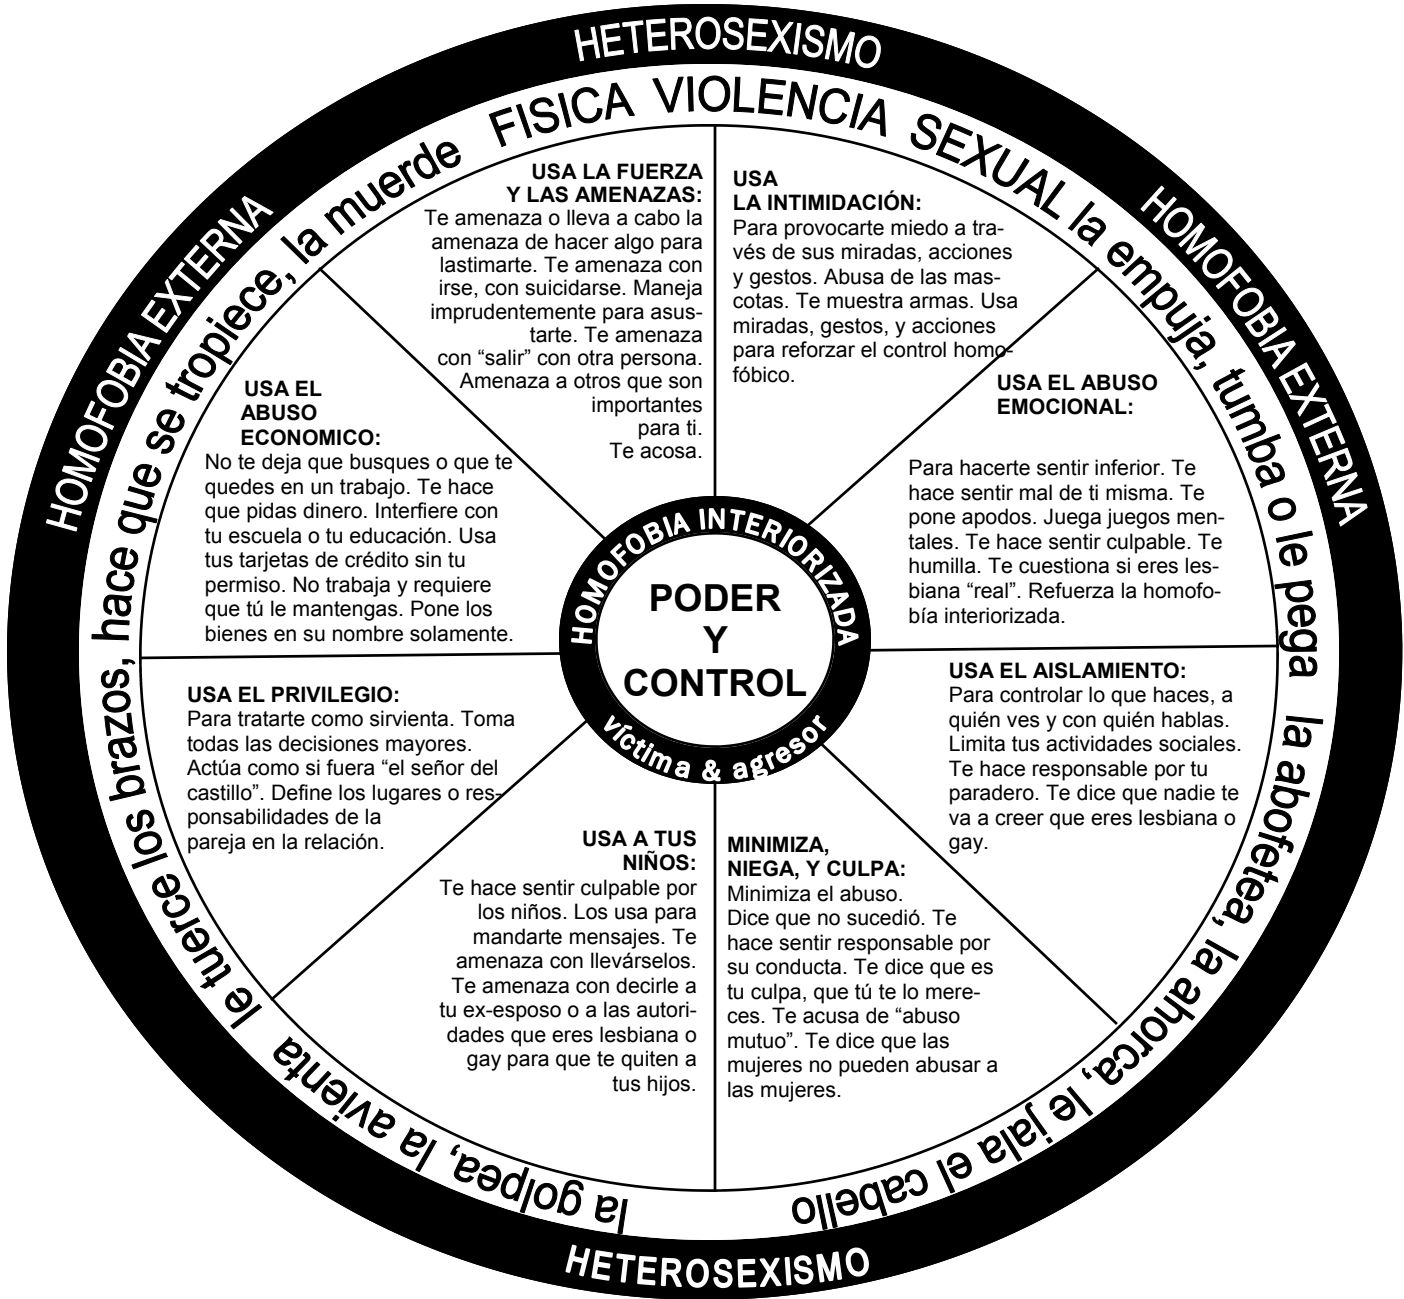

RUEDA DE PODER Y CONTROL GAY/LESBIANAS

Desarrollado por Roe & Jagodisky; inspirada y adaptada de:
Domestic Abuse Intervention Project
202 East Superior Street
Duluth, MN 55802
218.722.4134

NATIONAL CENTER
on Domestic and Sexual Violence
training • consulting • advocacy