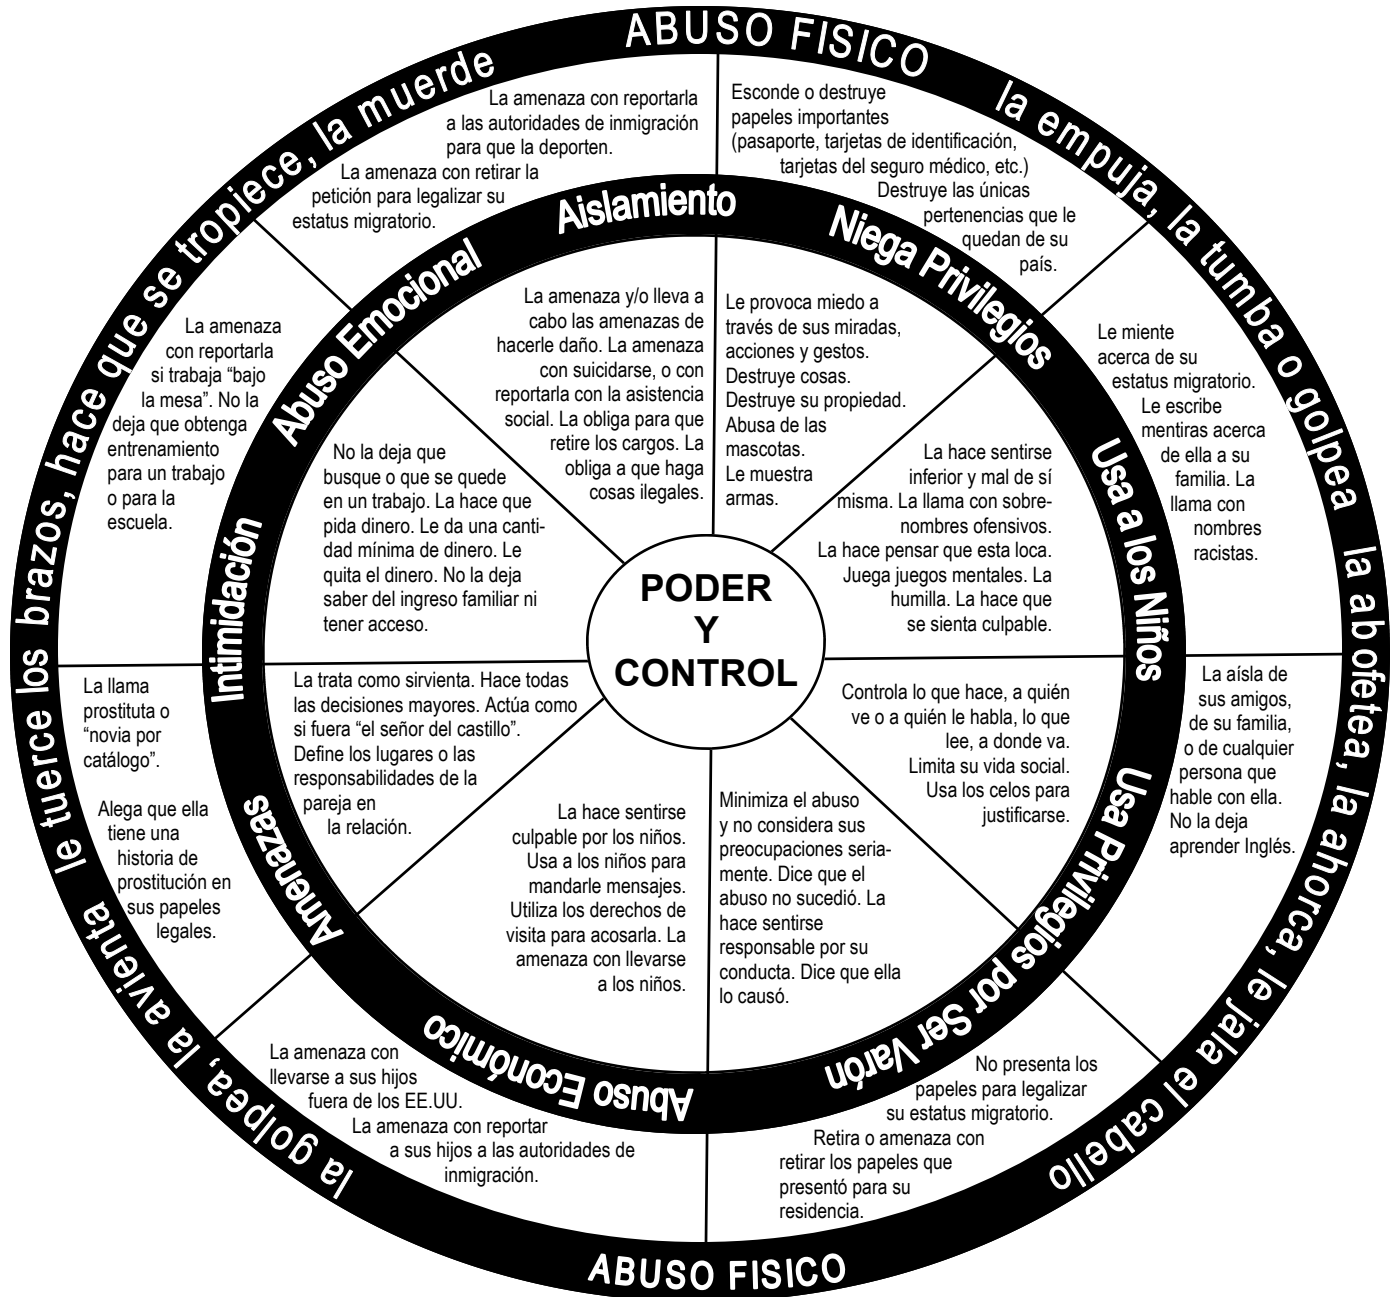

# RUEDA DE PODER Y CONTROL MUJERES INMIGRANTES MALTRATADAS

Adaptado del diagrama original por:  
Domestic Abuse Intervention Project  
202 East Superior Street  
Duluth, MN 55802  
218.722.4134

**NATIONAL CENTER**  
on Domestic and Sexual Violence  
training • consulting • advocacy