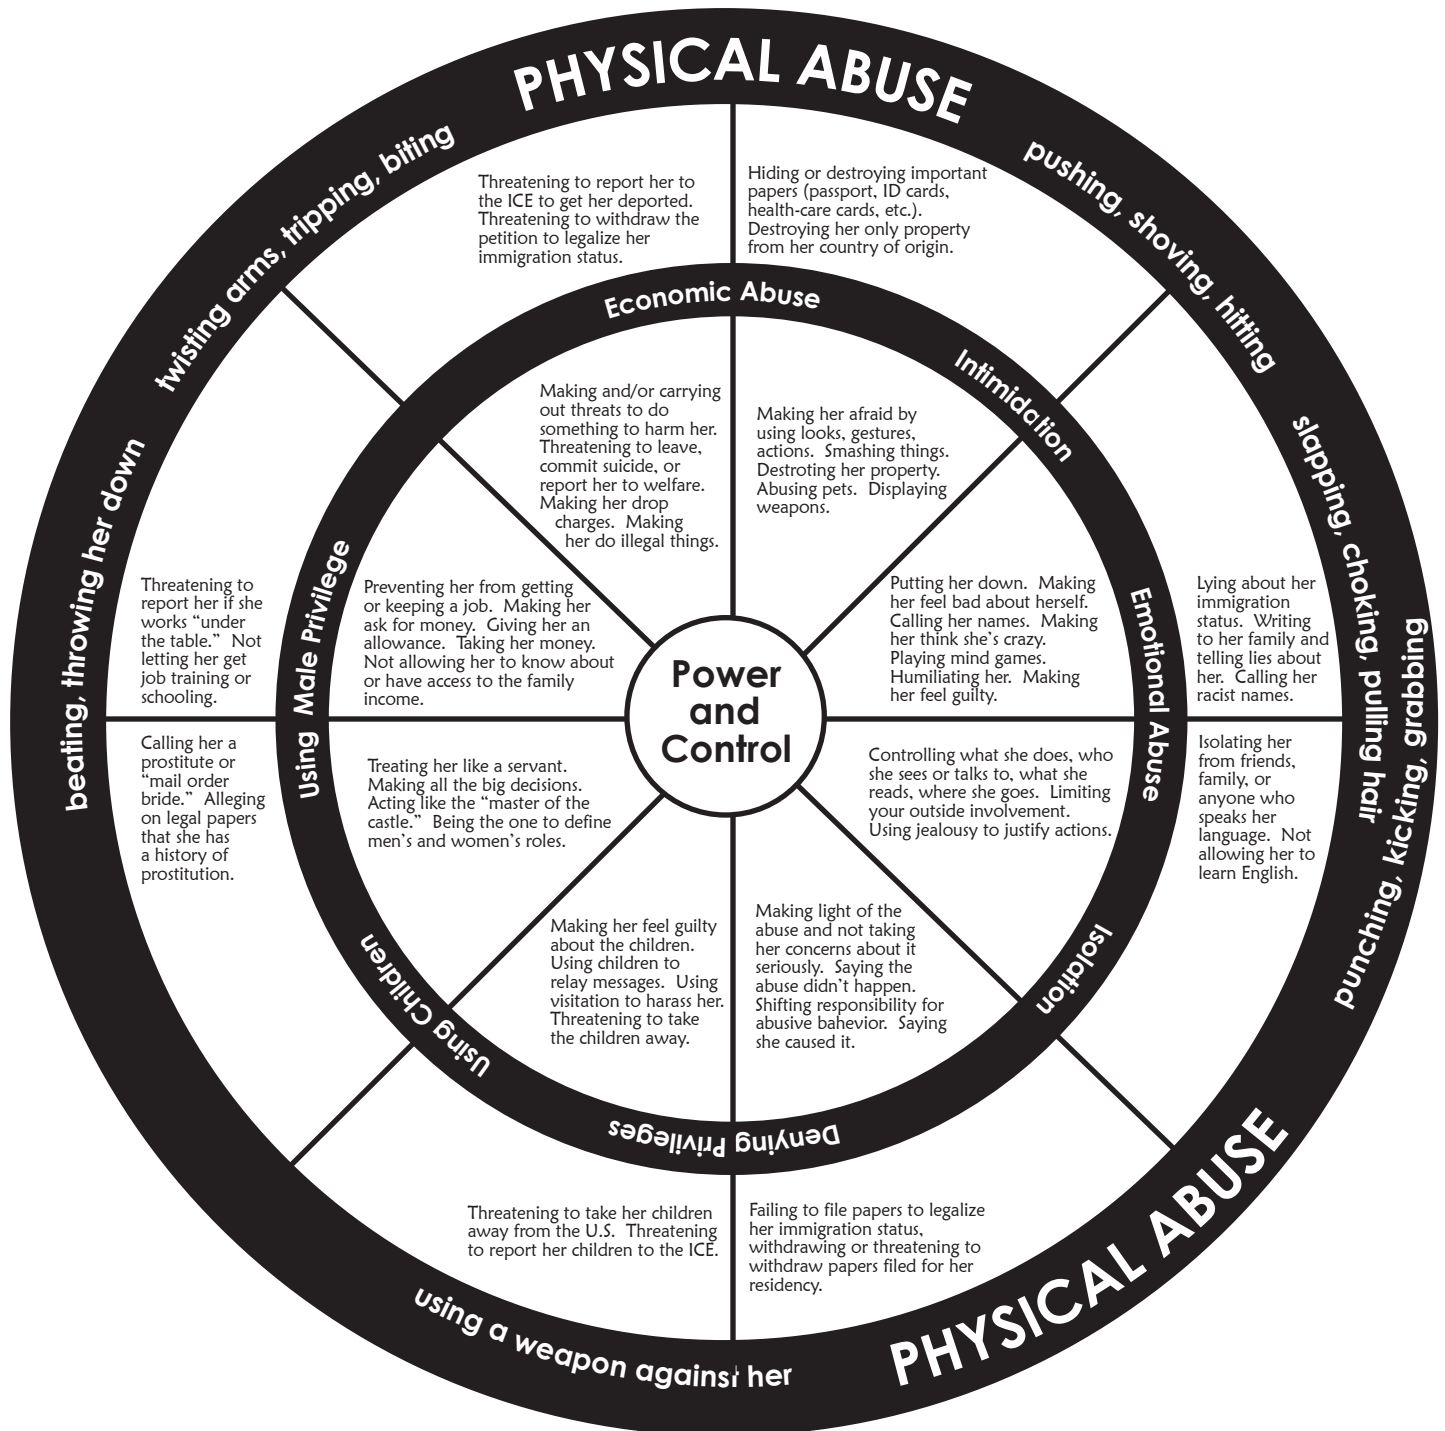

IMMIGRANT POWER AND CONTROL WHEEL

Produced and distributed by:

Adapted from original wheel by:
 Domestic Abuse Intervention Project
 202 East Superior Street
 Duluth, MN 55802
 218.722.4134

NATIONAL CENTER
 on Domestic and Sexual Violence
 training • consulting • advocacy